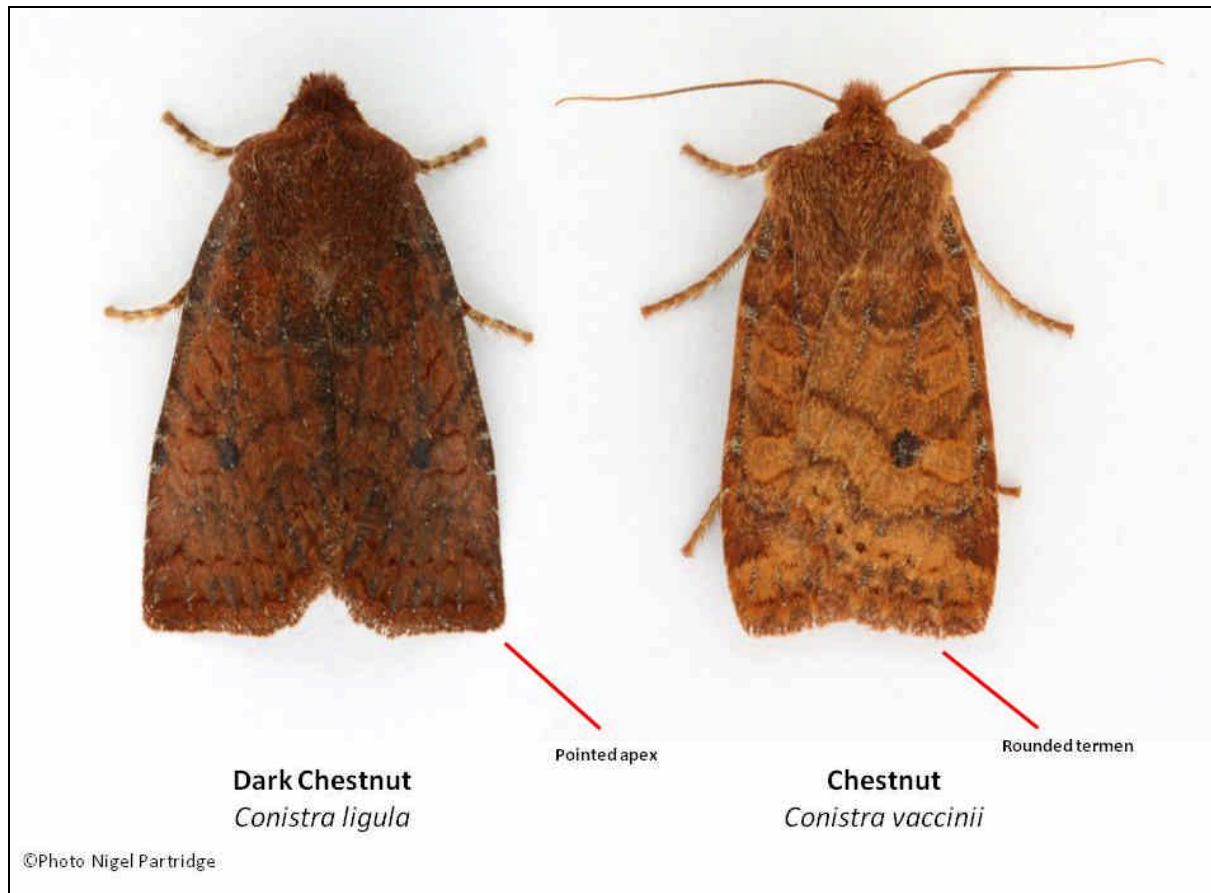

# Identification Guide to the Chestnuts:

2258 Chestnut *Conistra vaccinii* and 2259 Dark Chestnut *C. Ligula*

In the Chestnut, the termen is more rounded and for the Dark Chestnut, the outer margin of the forewing concave with the apex pointed.